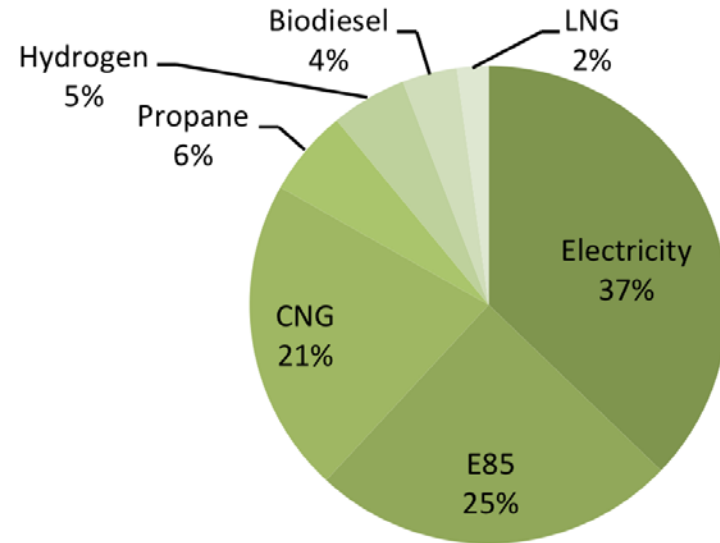

www.afdc.energy.gov/locator/stations/

EVSE Development Over Time

Station Locator Breakdown by Fuel

(% of Pageviews in 2014)

Station Locator by Fuel 2014

Electricity: Daily API Imports

Alternative Fueling Station Locator