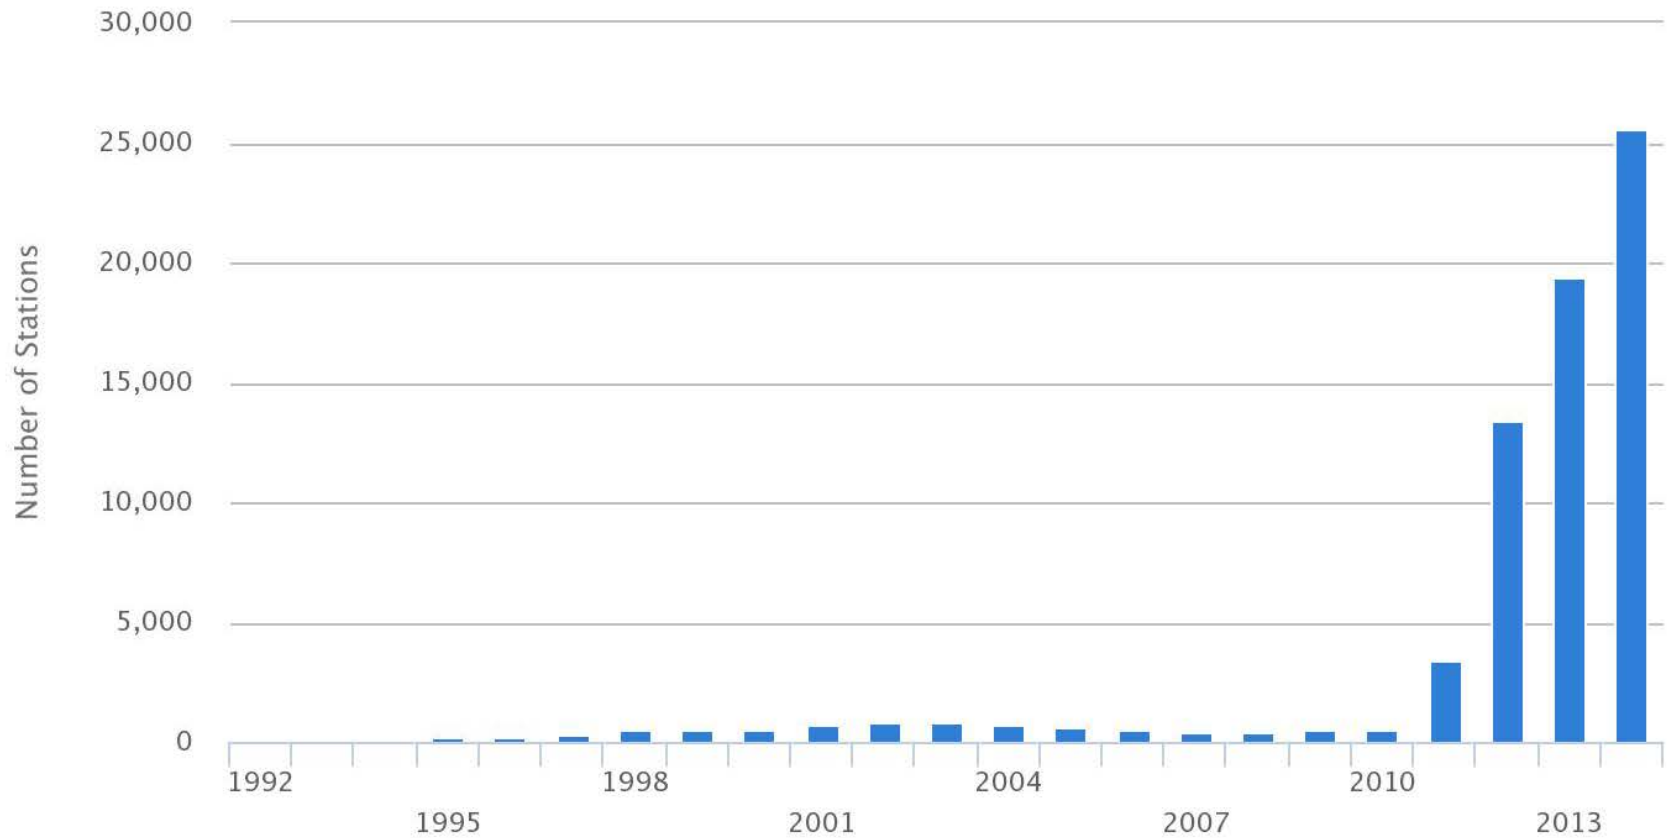

www.afdc.energy.gov/locator/stations/

EVSE Development Over Time

Station Locator Breakdown by Fuel

(% of Pageviews in 2014)

Station Locator by Fuel 2014

Electricity: Daily API Imports

Alternative Fueling Station Locator