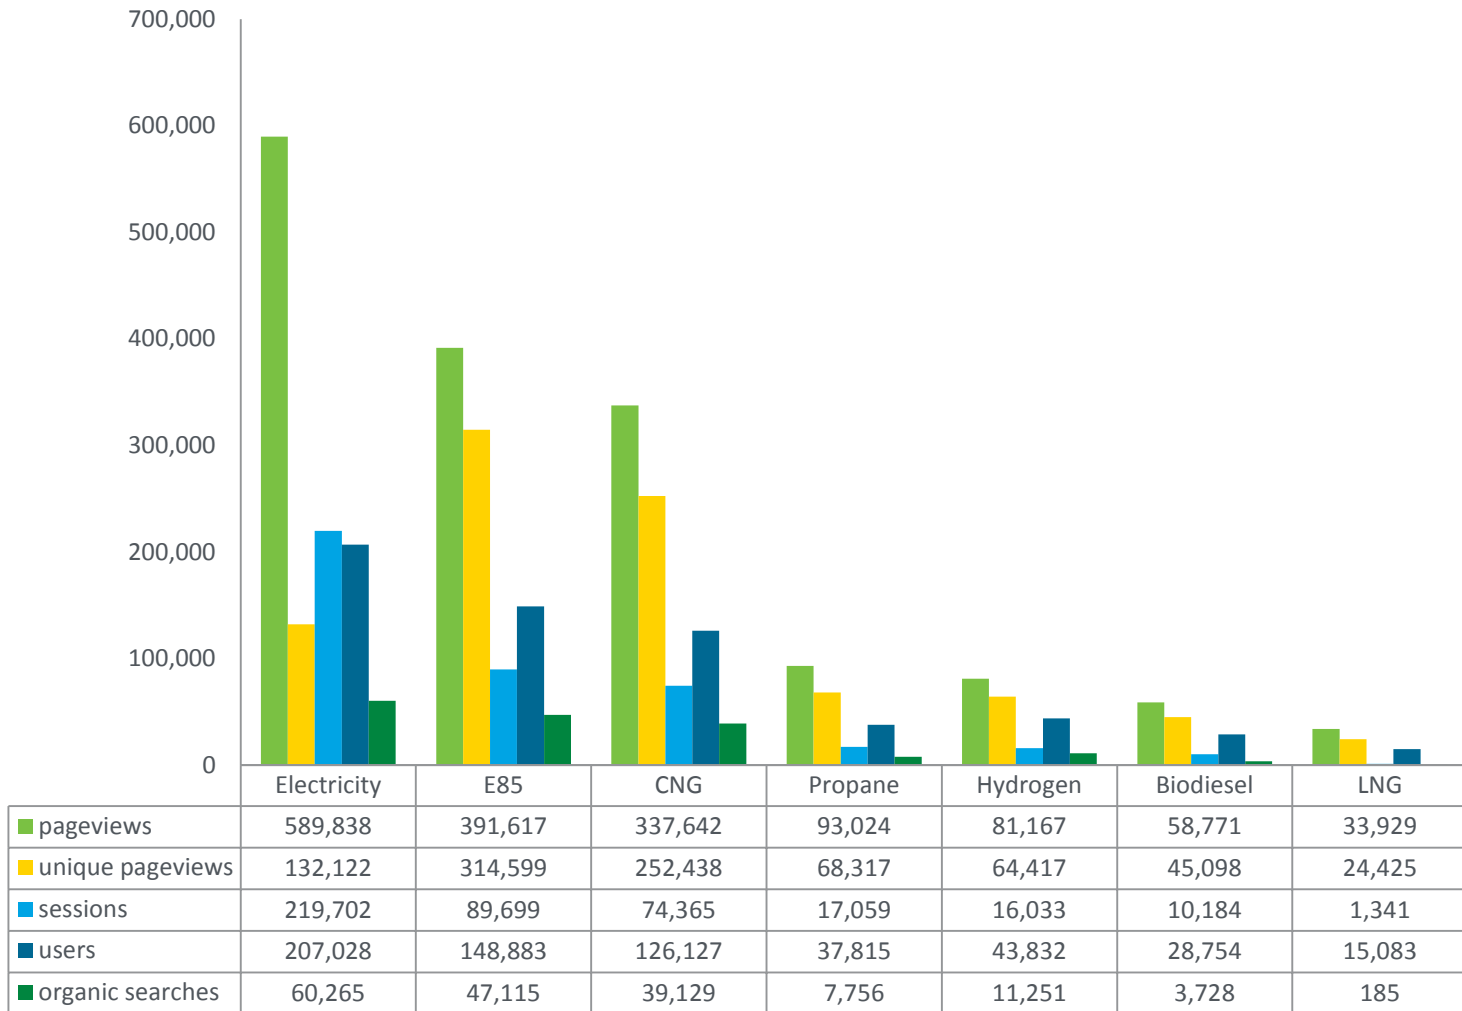

www.afdc.energy.gov/locator/stations/

EVSE Development Over Time

Station Locator Breakdown by Fuel

(% of Pageviews in 2014)

Station Locator by Fuel 2014

Electricity: Daily API Imports

Alternative Fueling Station Locator