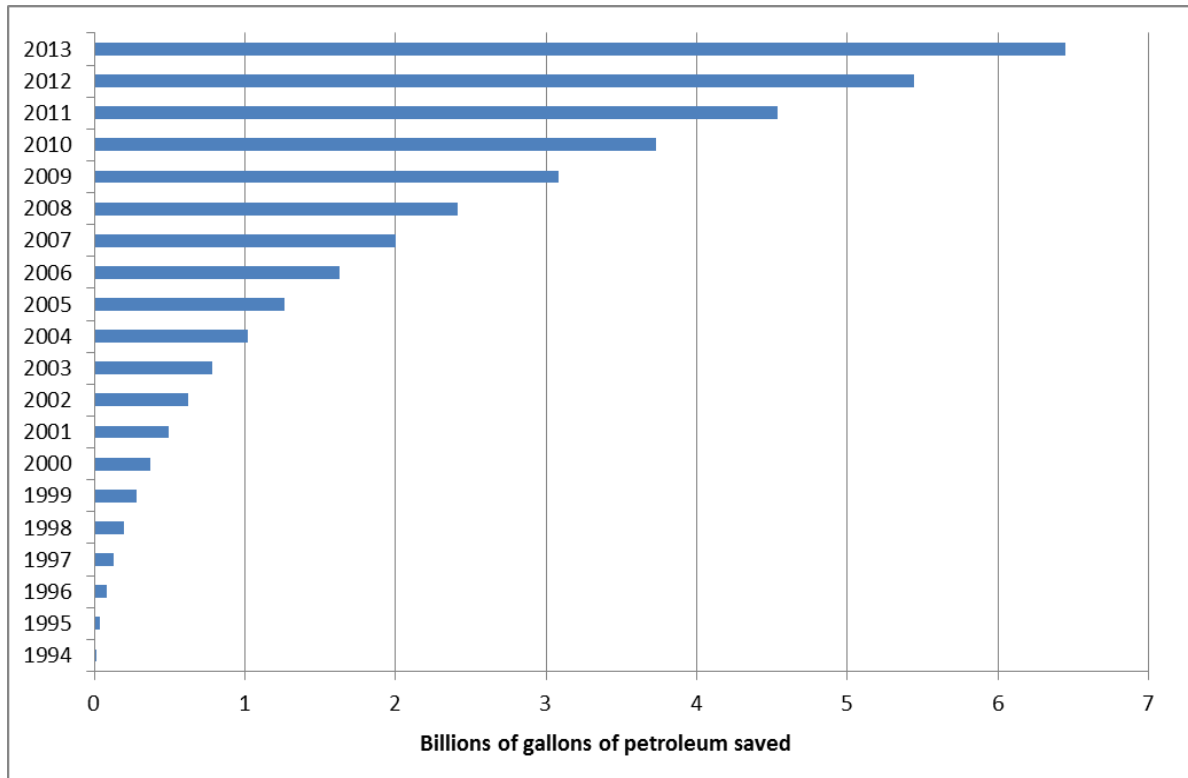

Clean Cities Coalitions

Nearly 100 coalitions with thousands of stakeholders

www.cleancities.energy.gov

Nearly 6.5 Billion Gallons of Petroleum Reduction since 1993

- Nearly 600,000 AFVs on the road in the US
- Nearly 20,000 alternative fueling and charging stations
- Long term goal of 2.5B gal/year by 2020