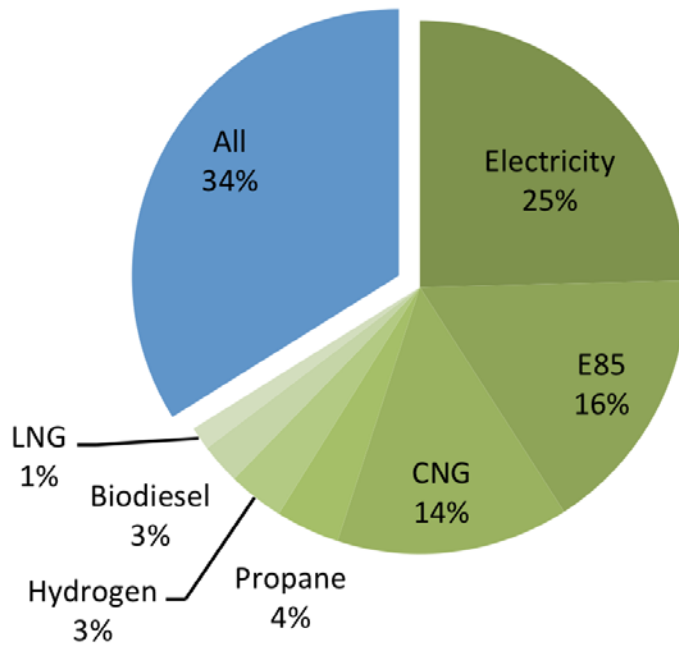

www.afdc.energy.gov/locator/stations/

EVSE Development Over Time

Station Locator Breakdown by Fuel

(% of Pageviews in 2014)

Station Locator by Fuel 2014

Electricity: Daily API Imports

Alternative Fueling Station Locator