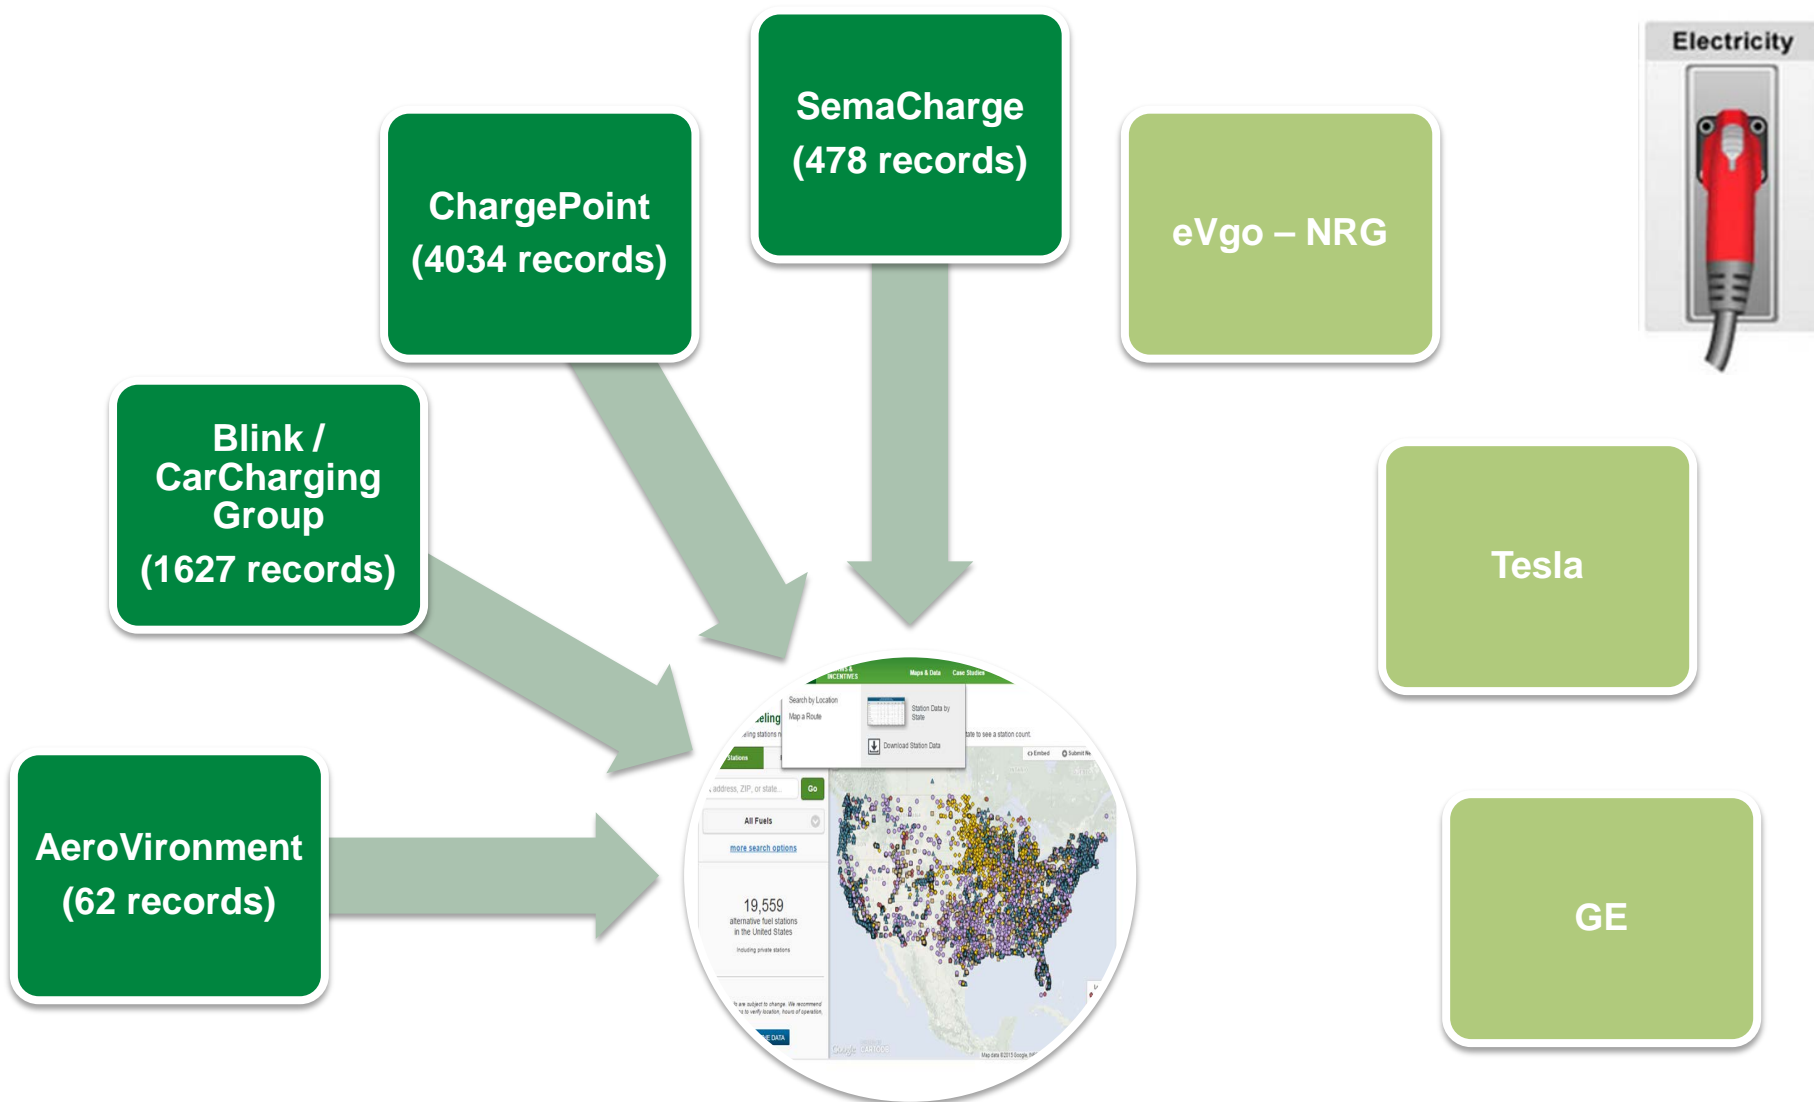

www.afdc.energy.gov/locator/stations/

EVSE Development Over Time

Station Locator Breakdown by Fuel

(% of Pageviews in 2014)

Station Locator by Fuel 2014

Electricity: Daily API Imports

Alternative Fueling Station Locator

[View More by This Developer](#)

By National Renewable Energy Laboratory

Open iTunes to buy and download apps.

Description

The Alternative Fueling Station Locator app helps you find fueling stations that offer electricity, natural gas, biodiesel, E85, propane, or hydrogen.