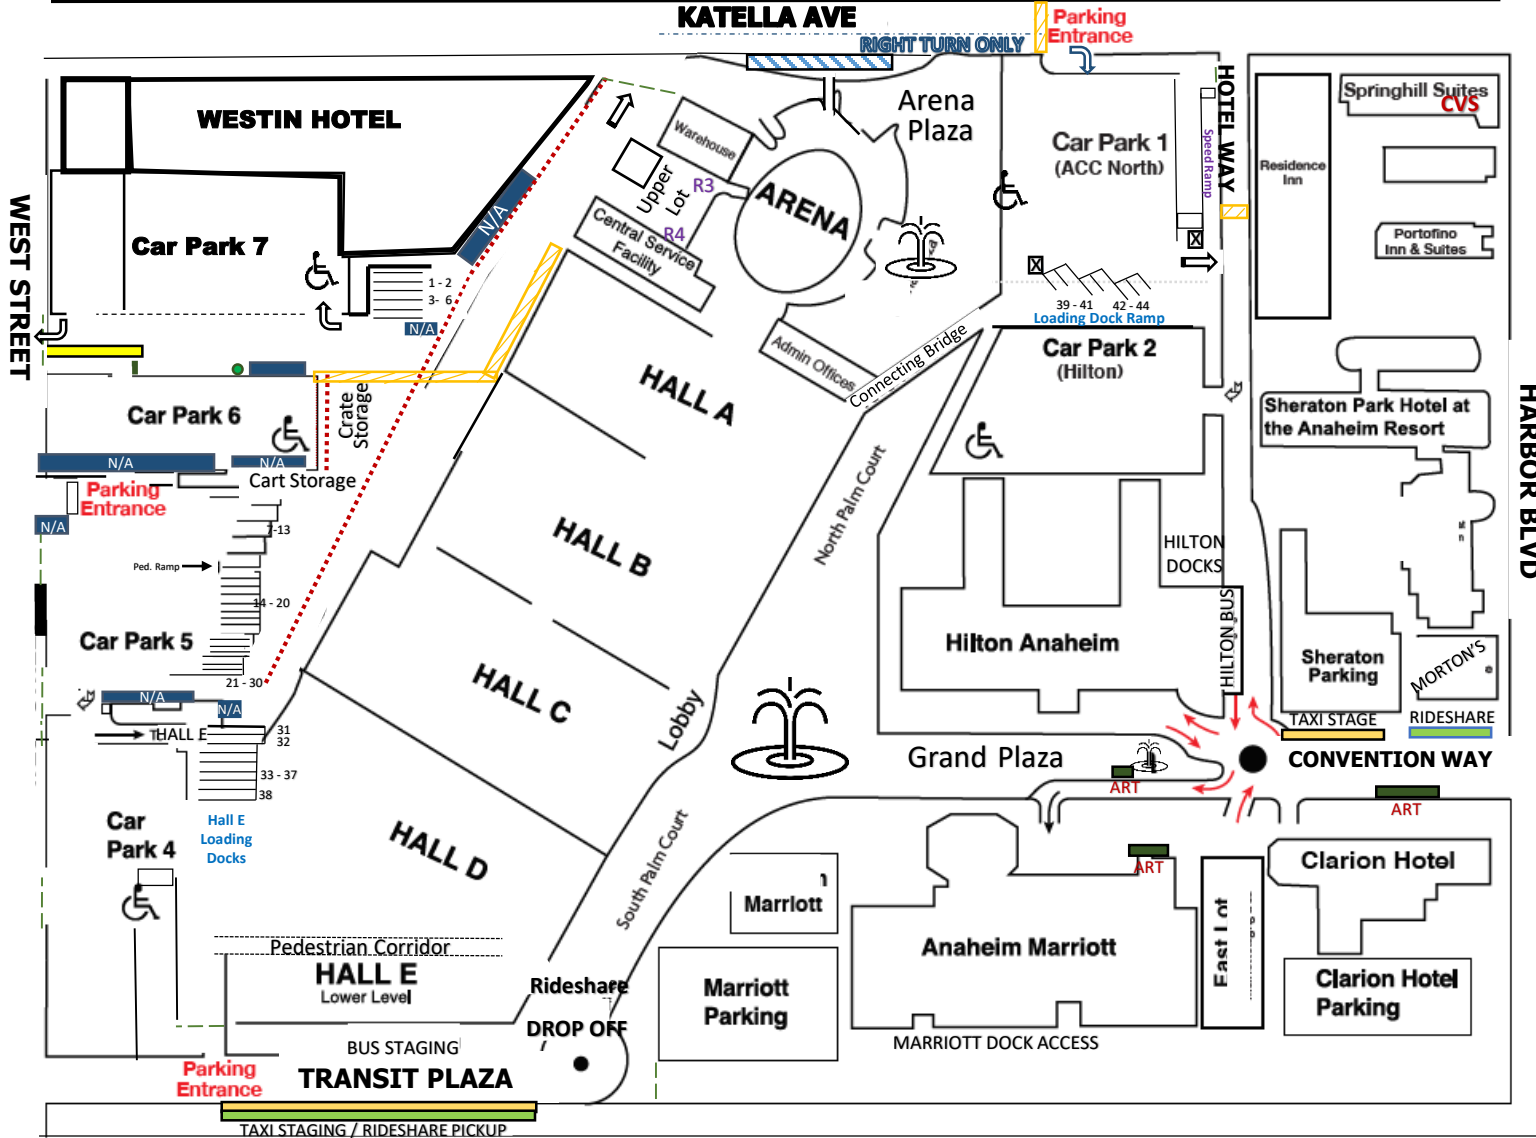

## ANAHEIM CONVENTION CENTER PARKING GUIDE MAP

DISNEY WAY

ACC Parking at  
The Shops at  
Anaheim  
Gardenwalk

Hyatt House  
Walgreens

Disney's  
Toy Story  
Parking

Updated 11/23/2021